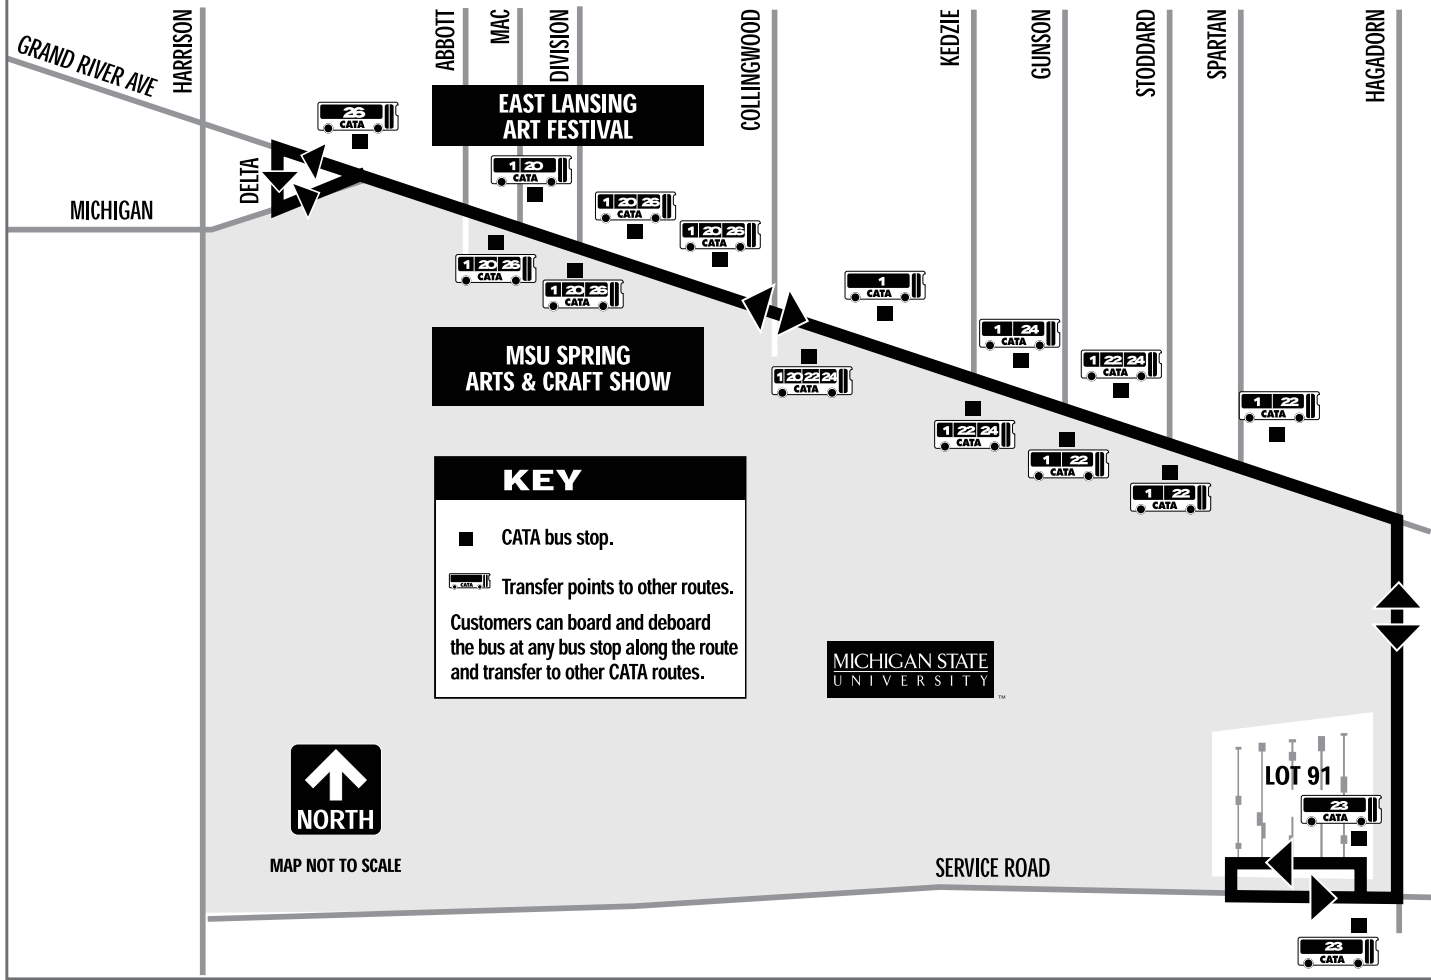

East Lansing Art Festival Bus Route

EAST LANSING ART FESTIVAL

MSU SPRING ARTS & CRAFT SHOW

KEY

- CATA bus stop.
- Transfer points to other routes.

Customers can board and deboard the bus at any bus stop along the route and transfer to other CATA routes.

MAP NOT TO SCALE

MICHIGAN STATE UNIVERSITY

LOT 91

STREETS: GRAND RIVER AVE, HARRISON, DELTA, MICHIGAN, ABBOTT, MAC, DIVISION, COLLINGWOOD, KEDZIE, GUNSON, STODDARD, SPARTAN, HAGADORN, SERVICE ROAD.

STOP NUMBERS: 26, 1 20 23, 1 20 23 24, 1, 1 22 24, 1 22, 1 22, 1 22, 23.